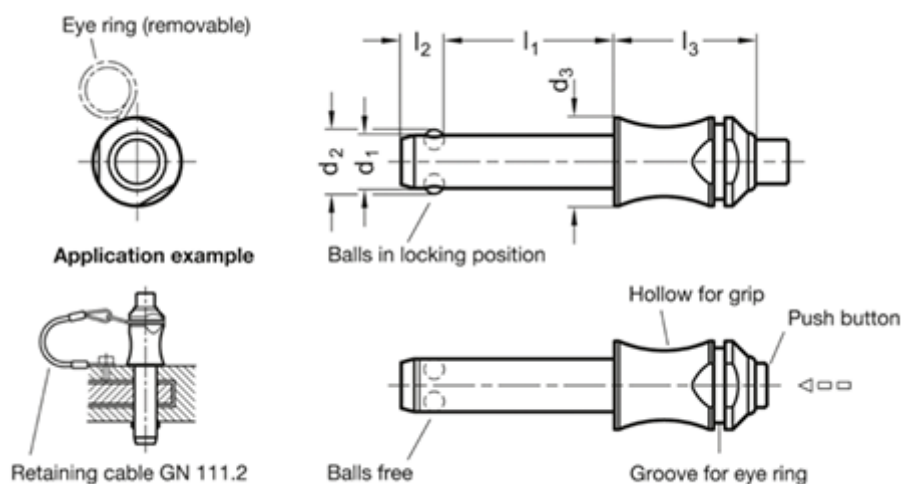

Article number: 20016734

Description: E+G Ball lock pin  
GN 113.3-20-120

## Measures

d1	-0.04/-0.08	= -
d2		= -
d3		= -
l3		= -
l1	+0.6	= -
l2	±1	= -
Load in (N)		= -
Weight in (g)		= -